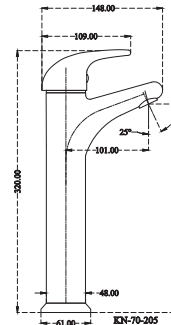

KN 07 207 | Upper Parts Kit For S/L Con. Diverter 40mm Cartridge (Consisting Of Operating Lever, Wall Flange with Seal,) Suitable For ALC-207
M.R.P. ₹ : 2090