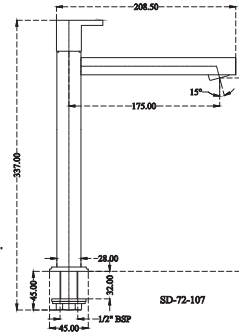

## COCK

**SD 72 101 | Pillar Cock with Base**  
M.R.P. ₹ : 2185

**SD 72 106 | Pillar Cock Extension Body Long Nose with Base**  
M.R.P. ₹ : 4165

**SD 72 107 | Pillar Cock Extn. Body Extra Long Nose 7" with Base**  
M.R.P. ₹ : 4430