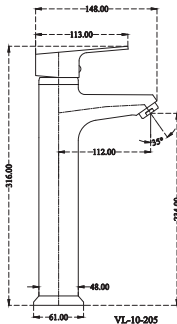

VL 10 207 | Upper Parts Kit For S/L Con. Diverter 40mm Cartridge (Consisting Of Operating Lever, Wall Flange with Seal,) Suitable For ALC-207
M.R.P. ₹ : 1905