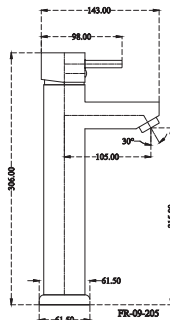

FR 09 207 | Upper Parts Kit For S/L Con. Diverter 40mm Cartridge (Consisting Of Operating Lever, Wall Flange with Seal,) Suitable For ALC-207
M.R.P. ₹ : 1765