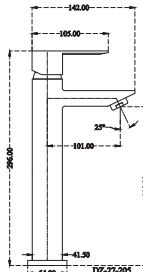

COCK

DZ 27 212 | Upper Parts Kit for 3 Way Diverter Concealed Shower Mixer (Consisting of Operating Lever, L Key Flange with Seals) Suitable for ALC 212
M.R.P. ₹ : 2890