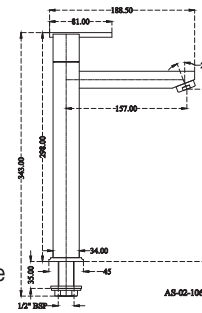

## COCK

cavier

**AS 02 101 | Pillar Cock with Base**  
M.R.P. ₹ : 2885

**AS 02 105 | Pillar Cock Extn. Body with Base**  
M.R.P. ₹ : 4970

**AS 02 106 | Pillar Cock Extn. Body Long Nose with Base**  
M.R.P. ₹ : 5275