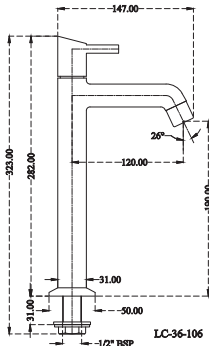

LC 36 111 | Pillar Cock Swivel
M.R.P. ₹ : 2200

LC 36 113 | Bib Cock Long Body with Flange Mouth Operated
M.R.P. ₹ : 1530