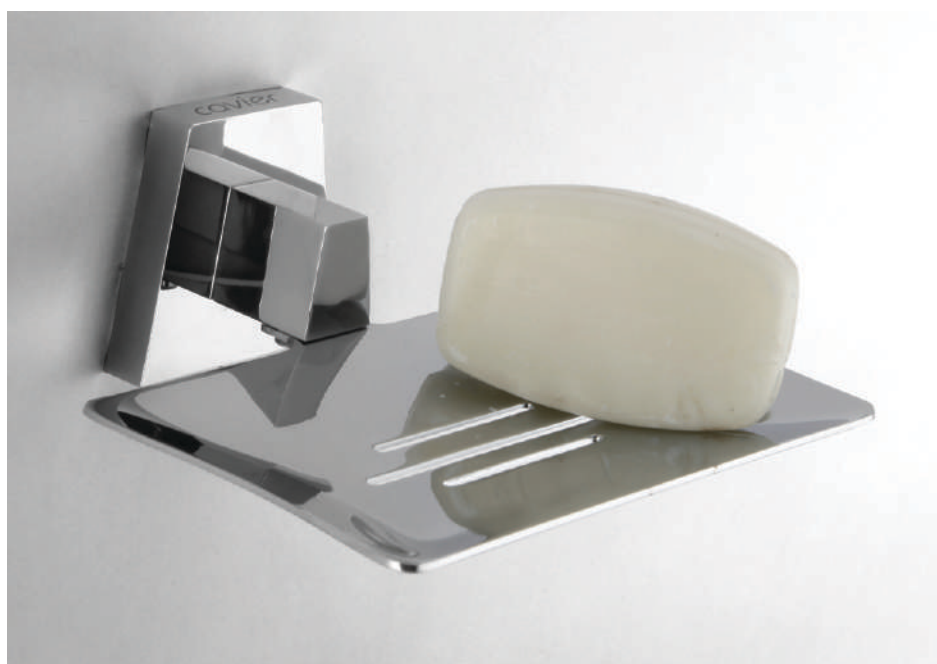

PYRAMID

BATH ACCESSORIES

cavier

PM 901 | Towel Rail 24"
M.R.P. ₹ : 2365

PM 902 | Towel Rail 18"
M.R.P. ₹ : 2200

PM 951 | Bath Set (Set Of 5-Pcs.)
(Soap Dish, Towel Ring, Tumbler Holder, Towel Rail 600m, Rob Hook)
M.R.P. ₹ : 7050