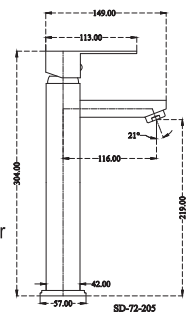

SD 72 205 | S/L Basin Mixer Extn. Body With Base Cartridge 35mm with 450 Braided Hose
M.R.P. ₹ : 7875