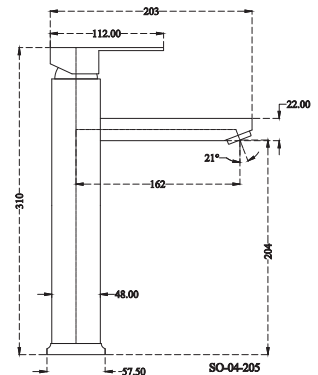

SINGLE LEVER

SO 04 167 | Bath Tub
Spout with Wall Flange
M.R.P. ₹ : 1720

SO 04 169 | Bath Tub
Spout with Wall Flange
Arr. Tele. Shower
M.R.P. ₹ : 2330

SO 04 202 | Upper Parts Kit For S/L Con.
Basin Mix. W/M 35mm Cartridge (Consisting
Of Operating Lever, Wall Flange With Seal,
Nipple & Spout) Suitable For ALC-202
M.R.P. ₹ : 3540