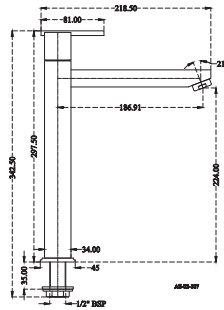

AS 02 111 | Pillar Cock Swivel with base
M.R.P. ₹ : 4640