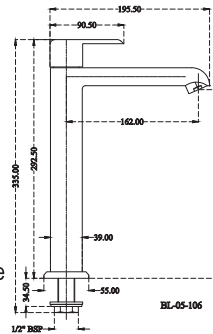

# BOLD

SINGLE LEVER / 3/4" QUARTER TURN

COCK

cavier

**BL 05 101 | Pillar Cock with Base**  
M.R.P. ₹ : 2690

**BL 05 105 | Pillar Cock Extension Body with Base**  
M.R.P. ₹ : 4040

**BL 05 106 | Pillar Cock Extension Body Long Nose with Base**  
M.R.P. ₹ : 4590