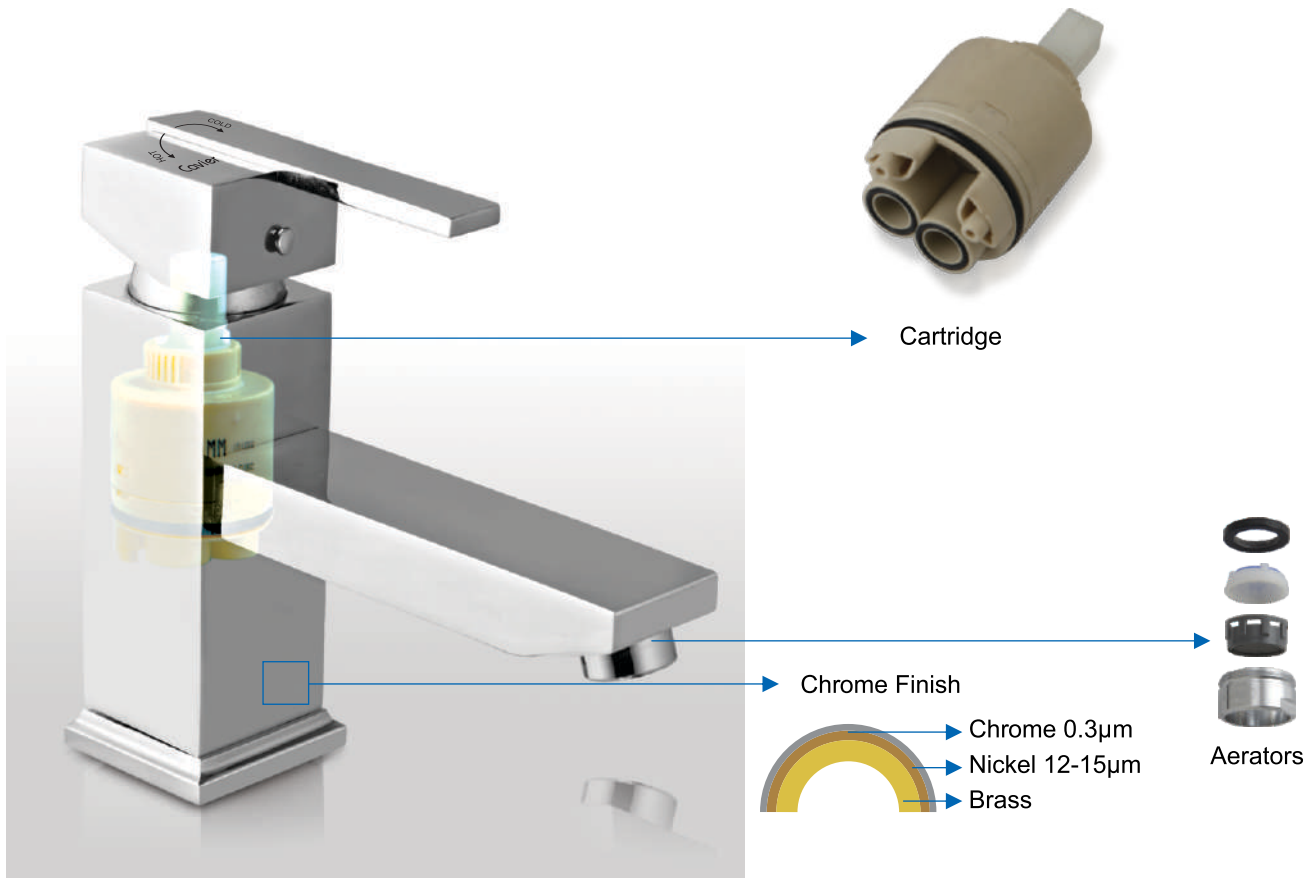

**AERATORS**

Devices that mix air with water to give a soft and splash-free flow.

- Our integrated honeycomb-structured aerator, provides lime buildup protection
- Integrated anti-clogging dome screen of the aerator filters sediments and dust particles
- The maximum allowable TDS level should not exceed 300 mg/L for the better performance of Cartridges, Aerators & Spindles.

**CHROME FINISH**

Upper shiny protection layer provides a mirror finish to every faucet.

- High plating thickness (Nickel: 12-15 microns and Chrome: 0.3 microns) provides tolerance to extreme climate and water conditions
- 72+ hours of salt spray test ensures our finishes are highly durable and corrosion resistant for a much longer duration.

**CARTRIDGES**

The heart of every faucet, the cartridge is responsible for controlling water supply.

- Cavier cartridges are 5 lacs cycle tested to give a longer and trouble free operating life of upto 20 years (considering 60-70 operations per day)
  - Wide angle of lever provides ultra comfort and flawless, smooth operation
  - Our cartridge spindle is made of brass instead of plastic, to avoid breakage
- Works smoothly even at high temperatures (85 degrees) and in various pressure conditions (0.5 -5 bar)