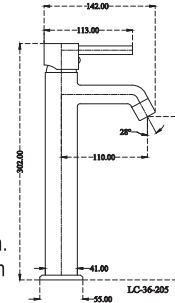

LC 36 205 | S/L Basin Mixer Extn. Body With Base Cartridge 35mm with 450 Braided Hose
M.R.P. ₹ : 5215