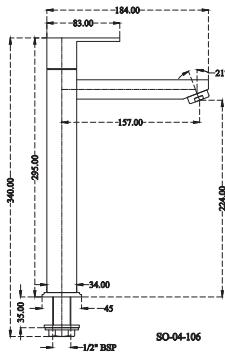

SOLO

SINGLE LEVER / 3/4" QUARTER TURN

COCK

cavier

SO-04-106