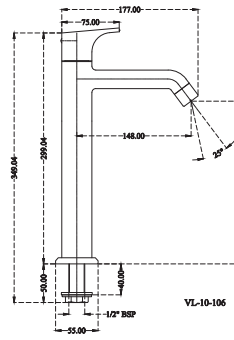

# VOLTA

SINGLE LEVER / 3/4" QUARTER TURN

COCK

cavier

**VL 10 101 | Pillar Cock Without Base**  
M.R.P. ₹ : 2090

**VL 10 105 | Pillar Cock Extension Body with Base**  
M.R.P. ₹ : 3620

**VL 10 106 | Pillar Cock Extension Body Long Nose with Base**  
M.R.P. ₹ : 3885