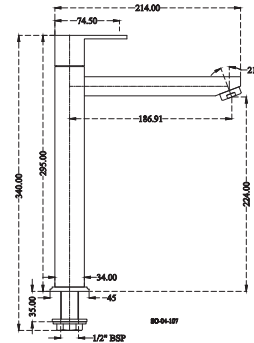

SOLO

SINGLE LEVER / 3/4" QUARTER TURN

COCK

cavier

SO 04 112 | Bib Cock with Flange Mouth Operated
M.R.P. : 1695