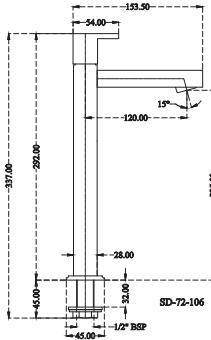

SD 72 107 | Pillar Cock Extn. Body Extra Long Nose 7" with Base
M.R.P. ₹ : 4430